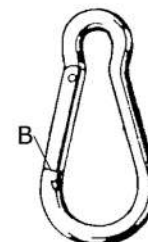

CARABINE HOOKS, stainless steel

carabine hooks
stainless steel 316/A4 polished
with crack
without eyelet

	quality A4	thickness (mm)	total length (mm)	opening B (mm)	breaking load (BLL)	boxes of
128234	SS-316	4mm	40mm	6mm		25
128235	SS-316	5mm	50mm	7mm		25
128236	SS-316	6mm	60mm	7mm		25
128238	SS-316	8mm	80mm	10mm	800 Kg	25
128239	SS-316	10mm	100mm	12mm	1100 Kg	10
128240	SS-316	11mm	120mm	13mm	1200 Kg	10
128243	SS-316	12mm	140mm	19mm	1400 Kg	10

carabine hooks
stainless steel 316/A4 polished
with crack
with eyelet stainless steel 316/A4

	quality A4	thickness (mm)	total length (mm)	opening B (mm)	breaking load (BLL)	boxes of
128285	SS-316	5mm	50mm	7mm		25
128288	SS-316	8mm	80mm	10mm	800 Kg	25
128289	SS-316	10mm	100mm	12mm	1100 Kg	10

carabine hooks
stainless steel 316/A4 polished
with crack
with eyelet stainless steel 316/A4
safety carabine hook with SS-316/A4 screw nut,
for use for internal opening

	quality A4	thickness (mm)	total length (mm)		opening B (mm)	breaking load (BLL)	boxes of
128278	SS-316	8mm	80mm	safety	10mm	800 Kg	25
128279	SS-316	10mm	100mm	safety	12mm	1100 Kg	10

D-shackle
stainless steel 316/A4 polished
blocked pin (pin cannot be lost if open)

	quality A4	thickness (mm)	inside length	inside width	working load (WLL)	breaking load (BLL)	boxes of
151233	SS-316	6mm	21mm	12mm	400 Kg	1600 Kg	30
151234	SS-316	8mm	27mm	16mm	700 Kg	2800 Kg	25