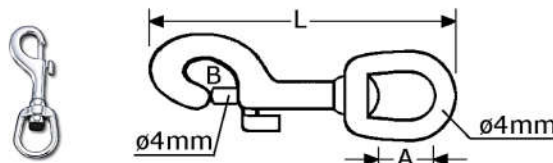

carabine hooks
stainless steel 316/A4 polished
with crack
with eyelet stainless steel 316/A4

	quality A4	thickness (mm)	total length (mm)	opening B (mm)	breaking load (BLL)	boxes of
128285	SS-316	5mm	50mm	7mm		25
128288	SS-316	8mm	80mm	10mm	800 Kg	25
128289	SS-316	10mm	100mm	12mm	1100 Kg	10

carabine hooks
stainless steel 316/A4 polished
with crack
with eyelet stainless steel 316/A4
safety carabine hook with SS-316/A4 screw nut,
for use for internal opening

	quality A4	thickness (mm)	total length (mm)		opening B (mm)	breaking load (BLL)	boxes of
128278	SS-316	8mm	80mm	safety	10mm	800 Kg	25
128279	SS-316	10mm	100mm	safety	12mm	1100 Kg	10

PIMEX B.V.
Coenecoop 131
2741 PJ WADDINXVEEN (NL)
Tel. (31) 182 - 61 11 66
Email: info@pimex.nl

quick link
stainless steel 316/A4 polished
with screw nut

	quality A4	thickness (mm)	total length (mm)	inside A ø (mm)	opening B (mm)	breaking load (BLL)	boxes of
126234	SS-316	4mm	40mm	32x12mm	6mm		50
126236	SS-316	6mm	60mm	48x15mm	8mm		25
126238	SS-316	8mm	76mm	60x17mm	10mm		25
126240	SS-316	10mm	90mm	70x21mm	10mm		10
126298	SS-316	8mm delta	71x55mm	55x39mm	11mm	1540 Kg	10

swivel eye bolt snap
stainless steel 316/A4 polished
with swivel eye
with bolt ø4mm

	quality A4	thickness eye (mm)	total length (mm)	inside A ø (mm)	opening B (mm)	boxes of
130225	SS-316	4mm	80mm	13mm	9mm	25