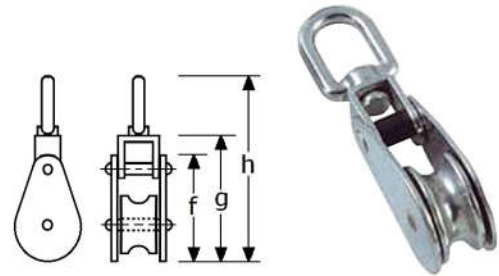

strap hook
stainless steel 316/A4 polished

	quality A4	thickness (mm)	total length (mm)	inside (mm)	boxes of
135277	SS-316	7mm	58mm	27mm	10

webbing strap
stainless steel 316/A4 polished

	quality A4	total length (mm)	inside (mm)	inside (mm) highness	boxes of
190215	SS-316	68mm	25-30mm	8,6mm	10

PIMEX B.V.
Coenecoop 131
2741 PJ WADDINXVEEN (NL)
Tel. (31) 182 - 61 11 66
Email: info@pimex.nl

SWIVEL PULLY BLOCKS, stainless steel

standing block
 stainless steel 304/A2 polished
 with black polyamid wheel ø30mm
 and fixed stainless steel bolt
 with 4 screwholes ø4,2mm

	quality A2	for rope	diameter wheel ø	highness (mm)	working load (WLL)	breaking load (BLL)	boxes of
140218	SS-304	6mm	30mm	42mm	150 Kg	600 Kg	10

swivel single pully block
 stainless steel 304/A2 polished
 with SS-304 wheel with brass bushing
 with fixed SS-304 bolt
 double hinged, with SS-304 swivel eye
 no bridge/becket