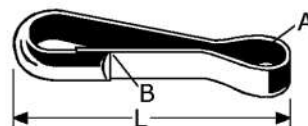

quality A2	thickness (mm)	total length (mm)	width (mm)	inside A ø (mm)	opening B (mm)	boxes of
132243	SS-304	0,8mm	30mm	3,5mm	5,5mm	4mm	100
132245	SS-304	1,1mm	50mm	5mm	8mm	4mm	100
132255	SS-304	1,3mm	50mm	6mm	9mm	7mm	100
132266	SS-304	1,6mm	60mm	7,5mm	11mm	8mm	100

strap hook
stainless steel 316/A4 polished