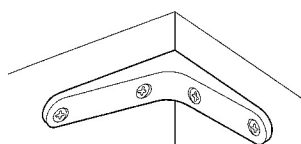

WIRE, PROFILE and ANGLE BRACKETS, stainless steel

wire (massive)
stainless steel, GY-201

wire rope (flexible 7x19)
stainless steel, GY-201

shelf standard
stainless steel,
GY-883 (group 08)

"C" cast-in channel profile
stainless steel, GY-203

sliding door upper rail
stainless steel, GY-944 (group 09)

curtain rail
aluminium, GY-202

corner protection profile
stainless steel, GY-203

rub strakes massive profile
stainless steel, GY-203

angle brackets
stainless steel, GY-207

beam shoes
stainless steel,
GY-208

step nose profile
stainless steel, GY-203

nice angle bracket (tapped)
stainless steel, GY-206

connecting plate stainless steel, GY-206

fitting strip stainless steel, GY-191 (group 01)