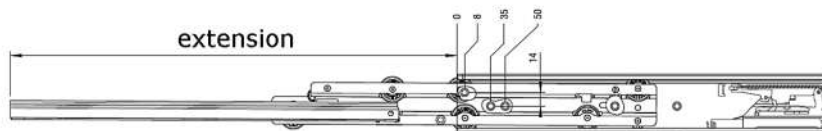

- 926882
- 926883
- 926884
- 926885
- 926886
- 926887

full extension drawer slide (3-parts)
steel white coated
full extension +/-30mm, progressive action, highness 62mm
space required 18mm, for bottom mounting with screwholes
***

with (p/Pr) 10 white DELRIN rollers ø26mm
all rollers placed on middle profile
maximum loading 60 Kg/pair (only for normal vertical use)
***

with (removable) integrated (black) EasyClose softclosing
protection between unintended disconnecting with switch (T)
high lateral stability through specially formed profiles & rollers
with nylon parts between the profiles prevent metallic noise
cabinet profile and drawer profile with screwholes 3,5/4mm

type	length	extension	width	load capacity	per
EW-86	365mm	335mm	18mm	55 Kg/Pr	5 Pr
EW-86	415mm	385mm	18mm	55 Kg/Pr	5 Pr
EW-86	465mm	435mm	18mm	55 Kg/Pr	5 Pr
EW-86	515mm	485mm	18mm	55 Kg/Pr	5 Pr
EW-86	565mm	535mm	18mm	55 Kg/Pr	5 Pr
EW-86	615mm	585mm	18mm	55 Kg/Pr	5 Pr