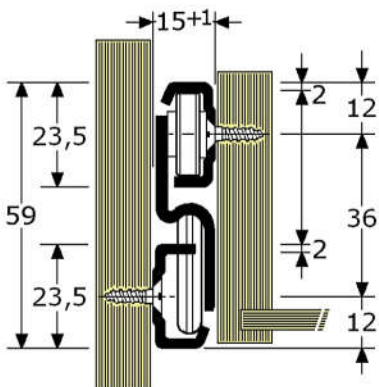

type	length	extension	width	load capacity	per
911320	MR-132 250mm	170mm	12mm	30 Kg/Pr	15 Pr
911341	white 300mm	215mm	12mm	30 Kg/Pr	20 Pr
911332	white 350mm	265mm	12mm	30 Kg/Pr	20 Pr
911333	white 400mm	300mm	12mm	30 Kg/Pr	20 Pr
911324	MR-132 450mm	360mm	12mm	30 Kg/Pr	20 Pr
911335	white 500mm	400mm	12mm	30 Kg/Pr	17 Pr
911326	MR-132 550mm	445mm	12mm	30 Kg/Pr	20 Pr
911327	MR-132 600mm	490mm	12mm	30 Kg/Pr	20 Pr
911328	MR-132 650mm	540mm	12mm	30 Kg/Pr	2 Pr
911329	MR-132 700mm	580mm	12mm	30 Kg/Pr	20 Pr

full extension drawer slides with white rollers
 steel cream coated (RAL-9001)
 full extension +15mm, highness 59mm, side mouting
 protection between unitted disconnecting by demontable
 white nylon locking device, but drawer can easy be demounted
 if you pull out the drawer full, the drawer will be blocked in
 the locking device; lift up the front, drawer can be taken out
 for fixing with screws 4mm

type	length	extension	width	load capacity	per
926740	MR-674 250mm	265mm	15mm	50 Kg/Pr	11 Pr
926741	MR-674 300mm	315mm	15mm	50 Kg/Pr	6 Pr
926742	MR-674 350mm	365mm	15mm	50 Kg/Pr	6 Pr

full extension drawer slides with white rollers
 steel white coated
 full extension +0/30mm, highness 59mm, side mounting
 protection between unitted disconnecting by fixed
 black nylon locking device, but drawer can easy be demounted
 if you pull out the drawer full, the drawer will be blocked in
 the locking device; lift up the front, drawer can be taken out
 for fixing with screws 4mm

type	length	extension	width	load capacity	per
W-86	415mm	385mm	18mm	60 Kg/Pr	5 Pr
W-86	465mm	435mm	18mm	60 Kg/Pr	5 Pr
W-86	565mm	535mm	18mm	60 Kg/Pr	5 Pr
W-86	615mm	585mm	18mm <td 60 Kg/Pr	5 Pr	

- 926882
- 926883
- 926884
- 926885
- 926886
- 926887