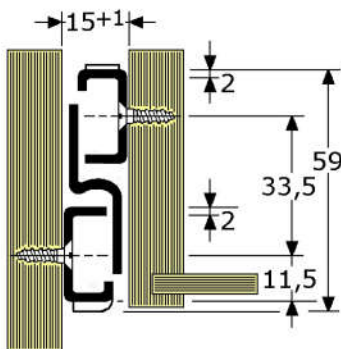

single extension drawer slide (2-parts)
 steel white coated or steel cream coated (RAL-9001)
 single extension 75%
 space required 12mm, for bottom mounting
 with (per pair) 4 rollers ø22mm
 non-return groove in the front of the cabinet profile
 for keeping the drawer in closed position

type	length	extension	width	load capacity	per
911320	MR-132 250mm	170mm	12mm	30 Kg/Pr	15 Pr
911341	white 300mm	215mm	12mm	30 Kg/Pr	20 Pr
911332	white 350mm	265mm	12mm	30 Kg/Pr	20 Pr
911333	white 400mm	300mm	12mm	30 Kg/Pr	20 Pr
911324	MR-132 450mm	360mm	12mm	30 Kg/Pr	20 Pr
911335	white 500mm	400mm	12mm	30 Kg/Pr	17 Pr
911326	MR-132 550mm	445mm	12mm	30 Kg/Pr	20 Pr
911327	MR-132 600mm	490mm	12mm	30 Kg/Pr	20 Pr
911328	MR-132 650mm	540mm	12mm	30 Kg/Pr	2 Pr
911329	MR-132 700mm	580mm	12mm	30 Kg/Pr	20 Pr

full extension drawer slides with white rollers
 steel cream coated (RAL-9001)
 full extension +15mm, highness 59mm, side mouting
 protection between unitted disconnecting by demontable
 white nylon locking device, but drawer can easy be demounted
 if you pull out the drawer full, the drawer will be blocked in
 the locking device; lift up the front, drawer can be taken out
 for fixing with screws 4mm

type	length	extension	width	load capacity	per
926740	MR-674 250mm	265mm	15mm	50 Kg/Pr	11 Pr
926741	MR-674 300mm	315mm	15mm	50 Kg/Pr	6 Pr
926742	MR-674 350mm	365mm	15mm	50 Kg/Pr	6 Pr

full extension drawer slides with white rollers
 steel white coated
 full extension +0/30mm, highness 59mm, side mounting
 protection between unitted disconnecting by fixed
 black nylon locking device, but drawer can easy be demounted
 if you pull out the drawer full, the drawer will be blocked in
 the locking device; lift up the front, drawer can be taken out
 for fixing with screws 4mm