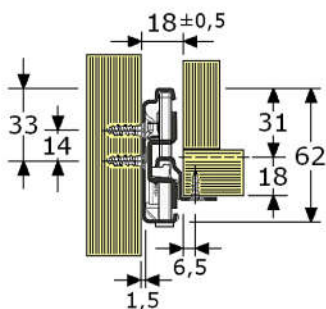

type	length	extension	width	load capacity	per
926740	MR-674 250mm	265mm	15mm	50 Kg/Pr	11 Pr
926741	MR-674 300mm	315mm	15mm	50 Kg/Pr	6 Pr
926742	MR-674 350mm	365mm	15mm	50 Kg/Pr	6 Pr

full extension drawer slides with white rollers
 steel white coated
 full extension +0/30mm, highness 59mm, side mounting
 protection between unitted disconnecting by fixed
 black nylon locking device, but drawer can easy be demounted
 if you pull out the drawer full, the drawer will be blocked in
 the locking device; lift up the front, drawer can be taken out
 for fixing with screws 4mm

type	length	extension	width	load capacity	per
926761	W-60 300mm	300mm	15mm	50 Kg/Pr	6 Pr
926763	W-60 400mm	430mm	15mm	50 Kg/Pr	11 Pr
926764	W-60 450mm	480mm	15mm	50 Kg/Pr	6 Pr
926765	W-60 500mm	530mm	15mm	50 Kg/Pr	1 Pr
926766	W-60 550mm	580mm	15mm	50 Kg/Pr	6 Pr

- 926863
- 926864
- 926866
- 926867

full extension drawer slide (3-parts)
 steel white coated
 full extension +/-30mm, progressive action, highness 62mm
 space required 18mm, for bottom mounting with screwholes

type	length	extension	width	load capacity	per
W-86	415mm	385mm	18mm	60 Kg/Pr	5 Pr
W-86	465mm	435mm	18mm	60 Kg/Pr	5 Pr
W-86	565mm	535mm	18mm	60 Kg/Pr	5 Pr
W-86	615mm	585mm	18mm <td 60 Kg/Pr	5 Pr	

- 926882
- 926883
- 926884
- 926885
- 926886
- 926887