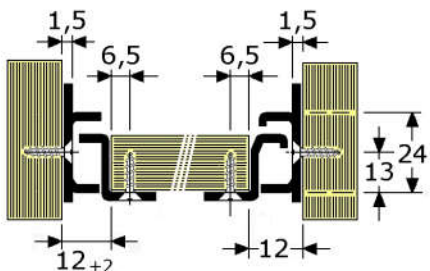

single extension drawer slide (2-parts)
 steel white coated or steel cream coated (RAL-9001)
 single extension 75%
 space required 12mm, for bottom mounting
 with (per pair) 4 rollers ø22mm
 non-return groove in the front of the cabinet profile
 for keeping the drawer in closed position

type	length	extension	width	load capacity	per
911320	MR-132 250mm	170mm	12mm	30 Kg/Pr	15 Pr
911341	white 300mm	215mm	12mm	30 Kg/Pr	20 Pr
911332	white 350mm	265mm	12mm	30 Kg/Pr	20 Pr
911333	white 400mm	300mm	12mm	30 Kg/Pr	20 Pr
911324	MR-132 450mm	360mm	12mm	30 Kg/Pr	20 Pr
911335	white 500mm	400mm	12mm	30 Kg/Pr	17 Pr
911326	MR-132 550mm	445mm	12mm	30 Kg/Pr	20 Pr
911327	MR-132 600mm	490mm	12mm	30 Kg/Pr	20 Pr
911328	MR-132 650mm	540mm	12mm	30 Kg/Pr	2 Pr
911329	MR-132 700mm	580mm	12mm	30 Kg/Pr	20 Pr

full extension drawer slides with white rollers
 steel cream coated (RAL-9001)
 full extension +15mm, highness 59mm, side mouting
 protection between unitted disconnecting by demontable
 white nylon locking device, but drawer can easy be demounted
 if you pull out the drawer full, the drawer will be blocked in
 the locking device; lift up the front, drawer can be taken out
 for fixing with screws 4mm

type	length	extension	width	load capacity	per
926740	MR-674 250mm	265mm	15mm	50 Kg/Pr	11 Pr
926741	MR-674 300mm	315mm	15mm	50 Kg/Pr	6 Pr
926742	MR-674 350mm	365mm	15mm	50 Kg/Pr	6 Pr

full extension drawer slides with white rollers
 steel white coated
 full extension +0/30mm, highness 59mm, side mounting
 protection between unitted disconnecting by fixed
 black nylon locking device, but drawer can easy be demounted
 if you pull out the drawer full, the drawer will be blocked in
 the locking device; lift up the front, drawer can be taken out
 for fixing with screws 4mm