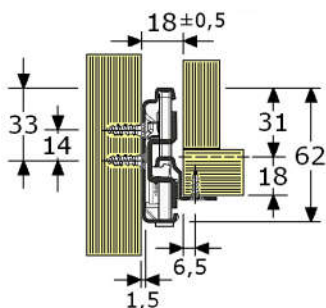

type	length	extension	width	load capacity	per
911320	MR-132 250mm	170mm	12mm	30 Kg/Pr	15 Pr
911341	white 300mm	215mm	12mm	30 Kg/Pr	20 Pr
911332	white 350mm	265mm	12mm	30 Kg/Pr	20 Pr
911333	white 400mm	300mm	12mm	30 Kg/Pr	20 Pr
911324	MR-132 450mm	360mm	12mm	30 Kg/Pr	20 Pr
911335	white 500mm	400mm	12mm	30 Kg/Pr	17 Pr
911326	MR-132 550mm	445mm	12mm	30 Kg/Pr	20 Pr
911327	MR-132 600mm	490mm	12mm	30 Kg/Pr	20 Pr
911328	MR-132 650mm	540mm	12mm	30 Kg/Pr	2 Pr
911329	MR-132 700mm	580mm	12mm	30 Kg/Pr	20 Pr

full extension drawer slides with white rollers
 steel cream coated (RAL-9001)
 full extension +15mm, highness 59mm, side mouting
 protection between unitted disconnecting by demontable
 white nylon locking device, but drawer can easy be demounted
 if you pull out the drawer full, the drawer will be blocked in
 the locking device; lift up the front, drawer can be taken out
 for fixing with screws 4mm

type	length	extension	width	load capacity	per
926740	MR-674 250mm	265mm	15mm	50 Kg/Pr	11 Pr
926741	MR-674 300mm	315mm	15mm	50 Kg/Pr	6 Pr
926742	MR-674 350mm	365mm	15mm	50 Kg/Pr	6 Pr

full extension drawer slides with white rollers
 steel white coated
 full extension +0/30mm, highness 59mm, side mounting
 protection between unitted disconnecting by fixed
 black nylon locking device, but drawer can easy be demounted
 if you pull out the drawer full, the drawer will be blocked in
 the locking device; lift up the front, drawer can be taken out
 for fixing with screws 4mm

type	length	extension	width	load capacity	per
926761	W-60 300mm	300mm	15mm	50 Kg/Pr	6 Pr
926763	W-60 400mm	430mm	15mm	50 Kg/Pr	11 Pr
926764	W-60 450mm	480mm	15mm	50 Kg/Pr	6 Pr
926765	W-60 500mm	530mm	15mm	50 Kg/Pr	1 Pr
926766	W-60 550mm	580mm	15mm	50 Kg/Pr	6 Pr