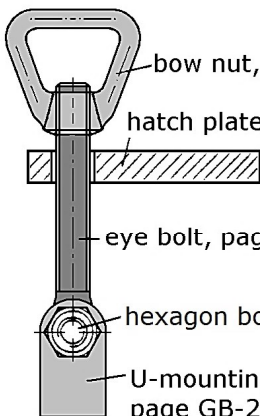

stainless steel,  
page GB-268

stainless steel,  
page GB-261

stainless steel,  
page GB-261

stainless steel,  
page GB-262

stainless steel,  
page GB-266

stainless steel,  
page GB-260

bow nut, page GB-262

hatch plate, page GB-266

eye bolt, page GB-260

hexagon bolt & nut

U-mounting plate,  
page GB-267

stainless steel,  
page GB-267

stainless steel  
from 2,5x12,  
page GB-270

stainless steel,  
page GB-271

**PIMEX B.V.**  
Coenecoop 131  
2741 PJ WADDINXVEEN (NL)  
Tel. (31) 182 - 61 11 66  
Email: info@pimex.nl