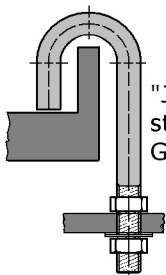

wire rope (flexible 7x19) stainless steel, GY-160

swivel single pulley stainless steel, GY-140

angle joint stainless steel, GY-163

turnbuckle rigging screws stainless steel, GY-164

wire rope clip stainless steel, GY-162

flag pole socket stainless steel, GY-179

eye plate stainless steel, GY-170

bollard stainless steel, GY-179

cleat stainless steel, GY-179

pipe clamp (hinged) stainless steel, GY-191

"U" pipe support stainless steel, GY-180

"J" hook bolt stainless steel, GY-180

pipe clamps stainless steel, GY-190

pipe clamps stainless steel, GY-191

fitting strip stainless steel, GY-191

PIMEX B.V.
Coenecoop 131
2741 PJ WADDINXVEEN (NL)
Tel. (31) 182 - 61 11 66
Email: info@pimex.nl