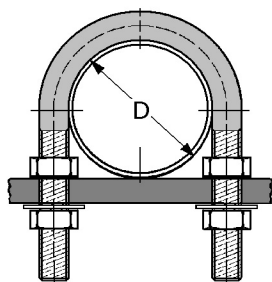

wire rope (flexible 7x19) stainless steel, GY-160

swivel single pulley stainless steel, GY-140

angle joint stainless steel, GY-163

turnbuckle rigging screws stainless steel, GY-164

wire rope clip stainless steel, GY-162

flag pole socket stainless steel, GY-179

eye plate stainless steel, GY-170

bollard stainless steel, GY-179

cleat stainless steel, GY-179

pipe clamp (hinged) stainless steel, GY-191

"U" pipe support stainless steel, GY-180

"J" hook bolt stainless steel, GY-180

pipe clamps stainless steel, GY-190

pipe clamps stainless steel, GY-191

fitting strip stainless steel, GY-191

PIMEX B.V.
Coenecoop 131
2741 PJ WADDINXVEEN (NL)
Tel. (31) 182 - 61 11 66
Email: info@pimex.nl