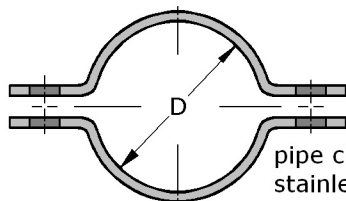

wire rope (flexible 7x19) stainless steel, GY-160

swivel single pulley stainless steel, GY-140

angle joint stainless steel, GY-163

turnbuckle rigging screws stainless steel, GY-164

wire rope clip stainless steel, GY-162

flag pole socket stainless steel, GY-179

eye plate stainless steel, GY-170

bollard stainless steel, GY-179

cleat stainless steel, GY-179

pipe clamp (hinged) stainless steel, GY-191

"U" pipe support stainless steel, GY-180

"J" hook bolt stainless steel, GY-180

pipe clamps stainless steel, GY-190

pipe clamps stainless steel, GY-191

fitting strip stainless steel, GY-191

PIMEX B.V.
Coenecoop 131
2741 PJ WADDINXVEEN (NL)
Tel. (31) 182 - 61 11 66
Email: info@pimex.nl