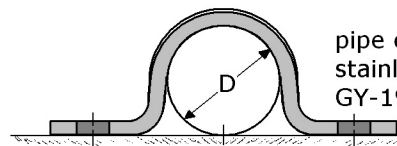

pipe clamps stainless steel, GY-190