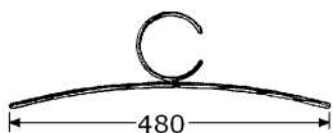

875211 coat hanger with widthness 480mm
stainless steel 304/A2 satin polished
strong & economical type ###
out of massive rod $\varnothing$ 10mm
with welded open eye $\varnothing$ 8x102mm
with opening 45mm, for use with tube $\varnothing$ 30mm
in boxes of 25 Pcs.