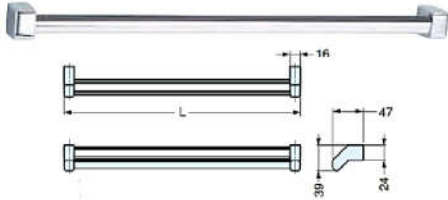

875238 end brackets for tube handles/rail $\varnothing 30\text{mm}$
stainless steel 304/A2 satin polished
surface mounting, total highness 80mm
no left or right
fixing from side with hexagon socket head screw
plate with 1x round screwhole $\varnothing 8,2\text{mm}$
in boxes of 6 Pcs.

875239 middle brackets for tube handles/rail $\varnothing 30\text{mm}$
stainless steel 304/A2 satin polished
surface mounting, total highness 80mm
mounting plate 50x32mm
for mounting 2x tube $\varnothing 30\text{mm}$ ###
plate with 2x round screwhole $\varnothing 8,2\text{mm}$
in boxes of 6 Pcs.

more possibilities: (delivery on request)

PIMEX B.V.
Coenecoop 131
2741 PJ WADDINXVEEN (NL)
Tel. (31) 182 - 61 11 66
Fax. (31) 182 - 61 11 12
Email: info@pimex.nl

WARDROBE SYSTEM

874040

extension coat hanger
steel nickel + black nylon
length 300mm, extension 198mm
with steel nickel rods $\varnothing 8\text{mm}$, max. loading 6 Kg
in boxes of 10 Pcs.

874856

tie rack
brown plastic
length 360mm, with 3 screwholes
in boxes of 10 Pcs.

TALLMAN innovative lifthanger pull down system
to hang clothes in high places,
so space can be utilized more efficiently
mounting to side wall or with bracket to back wall