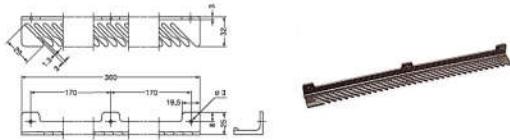

more possibilities: (delivery on request)

PIMEX B.V.
Coenecoop 131
2741 PJ WADDINXVEEN (NL)
Tel. (31) 182 - 61 11 66
Fax. (31) 182 - 61 11 12
Email: info@pimex.nl

WARDROBE SYSTEM

874040

extension coat hanger
steel nickel + black nylon
length 300mm, extension 198mm
with steel nickel rods $\varnothing 8\text{mm}$, max. loading 6 Kg
in boxes of 10 Pcs.

874856

tie rack
brown plastic
length 360mm, with 3 screwholes
in boxes of 10 Pcs.

TALLMAN innovative lifthanger pull down system
to hang clothes in high places,
so space can be utilized more efficiently
mounting to side wall or with bracket to back wall