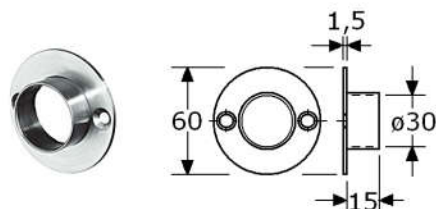

875234 wardrobe roses for tube handles/rail $\varnothing 30\text{mm}$
stainless steel 304/A2 satin polished
outside $\varnothing 60\text{mm}$, material 1,5mm
with highness 15mm
with 2 countersunk screwholes c.t.c. 4.8mm
in boxes of 6 Pcs.