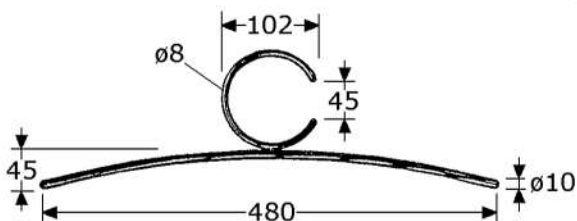

875211

coat hanger with widthness 480mm
stainless steel 304/A2 satin polished
strong & economical type ###
out of massive rod $\varnothing 10$ mm
with welded open eye $\varnothing 102 \times 8$ mm
with opening 45mm, for use with tube $\varnothing 30$ mm
in boxes of 25 Pcs.

PIMEX B.V.
Coenecoop 131
2741 PJ WADDINXVEEN (NL)
Tel. (31) 182 - 61 11 66
Fax. (31) 182 - 61 11 12
Email: info@pimex.nl