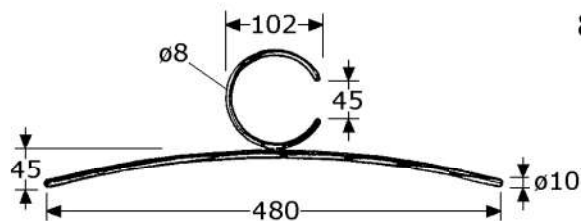

875211 coat hanger with widthness 480mm
stainless steel 304/A2 satin polished
strong & economical type ###
out of massive rod $\varnothing 10\text{mm}$
with welded open eye $\varnothing 102 \times 8\text{mm}$
with opening 45mm, for use with tube $\varnothing 30\text{mm}$
in boxes of 25 Pcs.