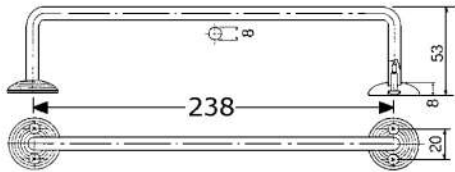

874806

tie rack or towel rack
steel chrome + wooden roses $\varnothing 34\text{mm}$
length 238mm
with 2+2 countersunk screwholes
in boxes of 10 Pcs.