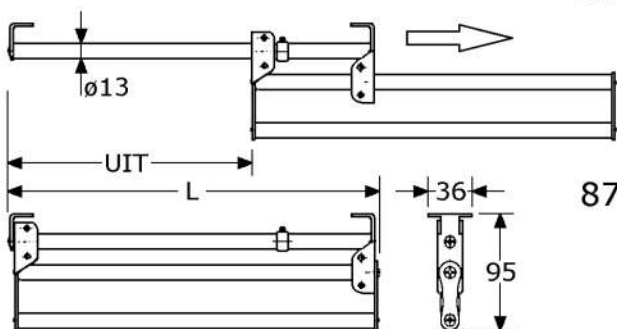

843266

PIWAX knob/hook
stainless steel 316/A4 satin polished
with hook SS-316/A4 $\varnothing 8 \times 45$ mm rounded
with base SS-316/A4 $\varnothing 18$ mm
total highness 28mm
flexible & adjustable ###
unvisible mounting from backside M6
first hexagon socket set screw M6, than screw M6
in boxes of 20 Pcs.

874236

extension coat hanger
stainless steel 304/A2 satin polished
length 330mm, extension 215mm
with rods $\varnothing 13$ mm, highness 95mm
for wardrobe preparation or drying hanger rod
in boxes of 5 Pcs.