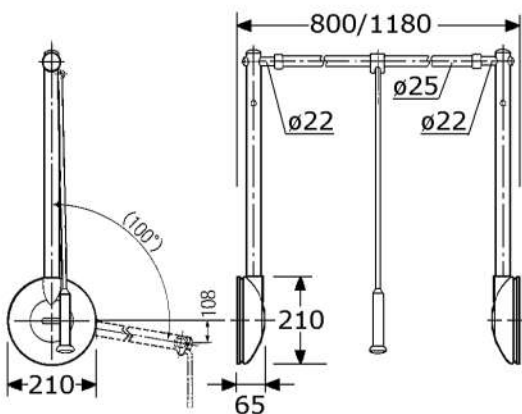

877010

TAB bracket for back wall mounting, grey color

877011

TAC cover for bracket 877010, grey color

877017

TAG side-guard (for ties, towels, etc.), grey color

877021

TAH lower hanging support, grey+nickel rod

TALLMAN innovative lifthanger pull down system
to hang clothes in high places,
so space can be utilized more efficiently
mounting to side wall or with bracket to back wall

877008

TAW lifthanger "double"-model, grey
steel nickel rod, adjustable 800-1100mm