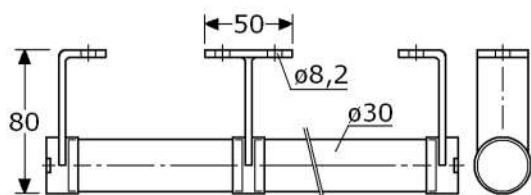

875239 middle brackets for tube handles/rail $\varnothing 30\text{mm}$
stainless steel 304/A2 satin polished
surface mounting, total highness 80mm
mounting plate 50x32mm
for mounting 2x tube $\varnothing 30\text{mm}$ ###
plate with 2x round screwhole $\varnothing 8,2\text{mm}$
in boxes of 6 Pcs.

more possibilities: (delivery on request)