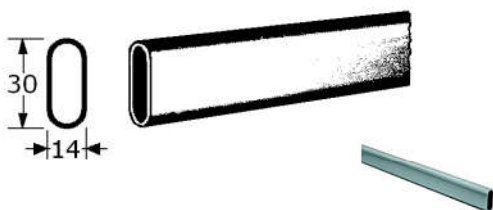

877502 wardrobe oval tube 30x14x2mm
aluminium new-silver
on standard lengths of 5 meter

for wardrobe tube $\varnothing$ 30mm out of stainless steel,
see page GY-873