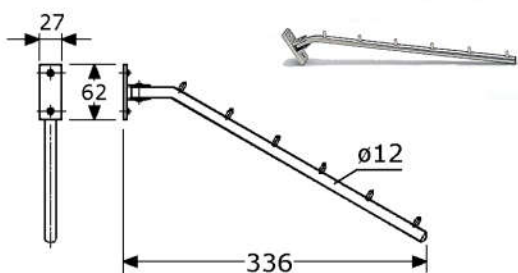

843266

PIWAX knob/hook
stainless steel 316/A4 satin polished
with hook SS-316/A4 $\varnothing 8 \times 45$ mm rounded
with base SS-316/A4 $\varnothing 18$ mm
total highness 28mm
flexible & adjustable ###
unvisible mounting from backside M6
first hexagon socket set screw M6, than screw M6
in boxes of 20 Pcs.

with these PIWAX knobs/hooks you can also
make a coat rack or key rack
out of stainless steel;
see also information on page GY-843 and GY-860

874212

swinging hanger
stainless steel 304/A2 satin polished
with rod $\varnothing 12$ mm for swinging 180°
length 336mm, for maximum loading 3 Kg
with 30° waterfall/sloping arm with 6 nocks
for shop presentation, towels, etc.
plate 27×62 mm with 2 countersunk screwholes
in boxes of 10 Pcs. (delivery on request)

874236

extension coat hanger
stainless steel 304/A2 satin polished
length 330mm, extension 215mm
with rods $\varnothing 13$ mm, highness 95mm
for wardrobe preparation or drying hanger rod
in boxes of 5 Pcs.

874237

extension coat hanger
stainless steel 304/A2 satin polished
length 360mm, extension 238mm
with rods $\varnothing 13$ mm, highness 95mm
for wardrobe preparation or drying hanger rod
in boxes of 5 Pcs.