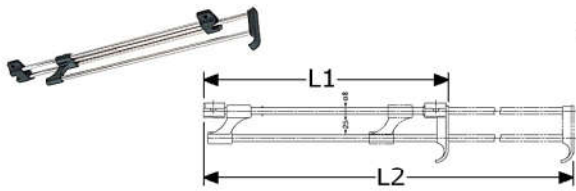

WARDROBE SYSTEM

874040

extension coat hanger
steel nickel + black nylon
length 300mm, extension 198mm
with steel nickel rods $\varnothing 8\text{mm}$, max. loading 6 Kg
in boxes of 10 Pcs.