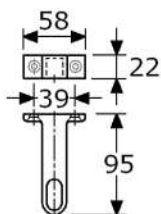

877532 brackets for tube 30x14mm
aluminium new-silver, open type
high 46mm, distance 55mm, with 4 screwholes
in boxes of 20 Pcs.

877670 wardrobe rail support for tube 30x14mm
aluminium new-silver, open type for side mounting
high 50mm, with 2 screwholes
in boxes of 25 Pcs.

877675 wardrobe rail support for tube 30x14mm
aluminium new-silver, closed type for side mounting
high 71mm, with 2 screwholes
in boxes of 25 Pcs.

877690 end brackets for tube 30x14mm
aluminium new-silver, new finish
high 58mm, distance 95mm, with 2 screwholes
in boxes of 10 Pcs.