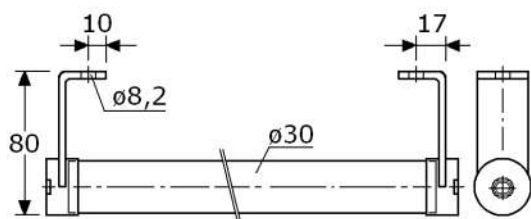

875238 end brackets for tube handles/rail $\varnothing 30\text{mm}$
stainless steel 304/A2 satin polished
surface mounting, total highness 80mm
no left or right
fixing from side with hexagon socket head screw
plate with 1x round screwhole $\varnothing 8,2\text{mm}$
in boxes of 6 Pcs.