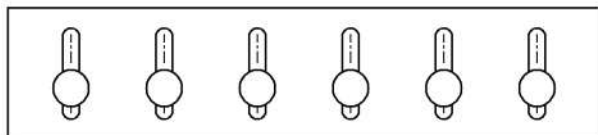

843266

PIWAX knob/hook
stainless steel 316/A4 satin polished
with hook SS-316/A4 $\varnothing 8 \times 45$ mm rounded
with base SS-316/A4 $\varnothing 18$ mm
total highness 28mm
flexible & adjustable ###
unvisible mounting from backside M6
first hexagon socket set screw M6, than screw M6
in boxes of 20 Pcs.