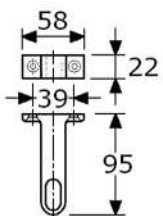

877502 wardrobe oval tube 30x14x2mm
aluminium new-silver
on standard lengths of 5 meter

for wardrobe tube $\varnothing$ 30mm out of stainless steel,
see page GY-873

875211 coat hanger with widthness 480mm
stainless steel 304/A2 satin polished
strong & economical type ###
out of massive rod $\varnothing$ 10mm
with welded open eye $\varnothing$ 8x102mm
with opening 45mm, for use with tube $\varnothing$ 30mm
in boxes of 25 Pcs.

877522 coat hanger with widthness 440mm
aluminium new-silver
with black hook
in boxes of 10 Pcs. (delivery on request)

877530 end brackets for tube 30x14mm
aluminium new-silver, closed type
high 46mm, distance 55mm, with 2 screwholes
in boxes of 20 Pcs.

877532 brackets for tube 30x14mm
aluminium new-silver, open type
high 46mm, distance 55mm, with 4 screwholes
in boxes of 20 Pcs.

877670 wardrobe rail support for tube 30x14mm
aluminium new-silver, open type for side mounting
high 50mm, with 2 screwholes
in boxes of 25 Pcs.

877675 wardrobe rail support for tube 30x14mm
aluminium new-silver, closed type for side mounting
high 71mm, with 2 screwholes
in boxes of 25 Pcs.

877690 end brackets for tube 30x14mm
aluminium new-silver, new finish
high 58mm, distance 95mm, with 2 screwholes
in boxes of 10 Pcs.

877692 brackets for tube 30x14mm
aluminium new-silver, new finish
high 58mm, distance 95mm, with 2 screwholes
in boxes of 10 Pcs.

877790 end stop for tube 30x14mm
aluminium new-silver

PIMEX B.V.
Coenecoop 131
2741 PJ WADDINXVEEN (NL)
Tel. (31) 182 - 61 11 66
Fax. (31) 182 - 61 11 12
Email: info@pimex.nl