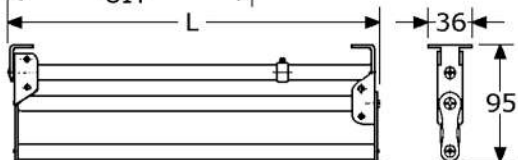

with these PIWAX knobs/hooks you can also
make a coat rack or key rack
out of stainless steel;
see also information on page GY-843 and GY-860

874212

swinging hanger
stainless steel 304/A2 satin polished
with rod $\varnothing 12$ mm for swinging 180°
length 336mm, for maximum loading 3 Kg
with 30° waterfall/sloping arm with 6 nocks
for shop presentation, towels, etc.
plate 27×62 mm with 2 countersunk screwholes
in boxes of 10 Pcs. (delivery on request)

874236

extension coat hanger
stainless steel 304/A2 satin polished
length 330mm, extension 215mm
with rods $\varnothing 13$ mm, highness 95mm
for wardrobe preparation or drying hanger rod
in boxes of 5 Pcs.