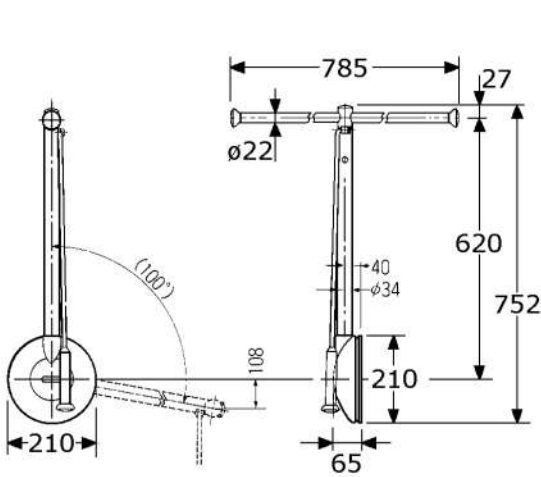

more possibilities: (delivery on request)

PIMEX B.V.
Coenecoop 131
2741 PJ WADDINXVEEN (NL)
Tel. (31) 182 - 61 11 66
Fax. (31) 182 - 61 11 12
Email: info@pimex.nl

WARDROBE SYSTEM

874040

extension coat hanger
steel nickel + black nylon
length 300mm, extension 198mm
with steel nickel rods $\varnothing 8\text{mm}$, max. loading 6 Kg
in boxes of 10 Pcs.

874290

tie rack or towel rack
stainless steel + black rubber cover pad
length 316mm (easy shortable)
distance 28mm, bases zinc alloy nickel plated
unvisible mounting
in boxes of 10 Pcs.

874806

tie rack or towel rack
steel chrome + wooden roses $\varnothing 34\text{mm}$
length 238mm
with 2+2 countersunk screwholes
in boxes of 10 Pcs.

874856

tie rack
brown plastic
length 360mm, with 3 screwholes
in boxes of 10 Pcs.

TALLMAN innovative lifthanger pull down system
to hang clothes in high places,
so space can be utilized more efficiently
mounting to side wall or with bracket to back wall