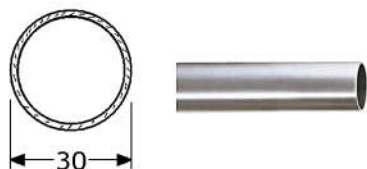

875211

coat hanger with widthness 480mm
stainless steel 304/A2 satin polished
strong & economical type ###
out of massive rod $\varnothing 10$ mm
with welded open eye $\varnothing 102 \times 8$ mm
with opening 45mm, for use with tube $\varnothing 30$ mm
in boxes of 25 Pcs.

PIMEX B.V.
Coenecoop 131
2741 PJ WADDINXVEEN (NL)
Tel. (31) 182 - 61 11 66
Fax. (31) 182 - 61 11 12
Email: info@pimex.nl

875211 coat hanger with widthness 480mm
stainless steel 304/A2 satin polished
strong & economical type ###
out of massive rod $\varnothing 10\text{mm}$
with welded open eye $\varnothing 102 \times 8\text{mm}$
with opening 45mm, for use with tube $\varnothing 30\text{mm}$
in boxes of 25 Pcs.