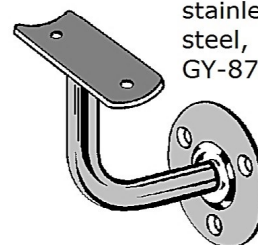

stainless steel, GY-846a

stainless steel, GY-861

stainless steel, from GY-842

stainless steel, GY-851

stainless steel, GY-861

stainless steel, GY-840

zinc alloy nickel plated, GF-855

stainless steel, GY-871b

stainless steel, GY-870a

stainless steel, GY-849

stainless steel, from GY-880

stainless steel, GY-873

stainless steel, GY-878a

stainless steel, from GY-895a

stainless steel, GY-870b

stainless steel, GY-872

stainless steel, GY-883

stainless steel, from GY-879a

stainless steel, from GY-890a

LAPCON closet rod lift nickel plated + grey/umber, GF-874a

**PIMEX B.V.**  
Coenecoop 131  
2741 PJ WADDINXVEEN (NL)  
Tel. (31) 182 - 61 11 66  
Email: info@pimex.nl