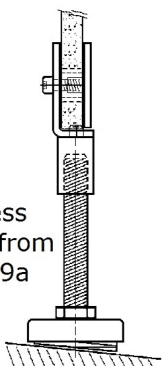

stainless steel, GY-870a

stainless steel, GY-849

stainless steel, from GY-880

stainless steel, GY-873

stainless steel, GY-878a

stainless steel, from GY-895a

stainless steel, GY-870b

stainless steel, GY-872

stainless steel, GY-883

stainless steel, from GY-879a

stainless steel, from GY-890a

LAPCON closet rod lift nickel plated + grey/umber, GF-874a

**PIMEX B.V.**  
Coenecoop 131  
2741 PJ WADDINXVEEN (NL)  
Tel. (31) 182 - 61 11 66  
Email: info@pimex.nl