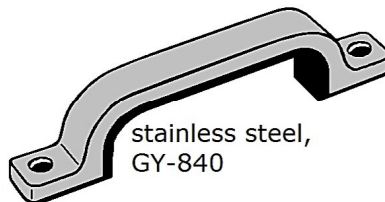

# DOOR HARDWARE

stainless steel, from GY-801

stainless steel, GY-853

stainless steel, GY-842

stainless steel, GY-843

stainless steel, GY-829

stainless steel, GY-818

stainless steel, GY-850

stainless steel, GY-846a

stainless steel, GY-860

stainless steel, from GY-842

stainless steel, GY-851

stainless steel, GY-861

stainless steel, GY-840

zinc alloy nickel plated, GF-856

stainless steel, GY-871b

stainless steel, GY-870a

stainless steel, GY-849

stainless steel, from GY-880

stainless steel, GY-873

stainless steel, GY-878a

stainless steel, from GY-895a

stainless steel, GY-870b

stainless steel, GY-872