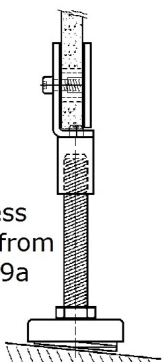

stainless steel, GY-870a

stainless steel, GY-849

stainless steel, from GY-880

stainless steel, GY-873

stainless steel, GY-878a

stainless steel, from GY-895a

stainless steel, GY-870b

stainless steel, GY-872

stainless steel, GY-883

stainless steel, from GY-879a

stainless steel, from GY-890a

LAPCON closet rod lift nickel plated + grey/umber, GF-874a

**PIMEX B.V.**  
Coenecoop 131  
2741 PJ WADDINXVEEN (NL)  
Tel. (31) 182 - 61 11 66  
Email: info@pimex.nl