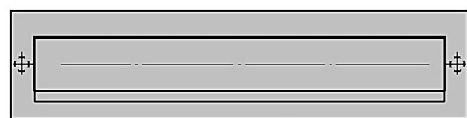

stainless steel, GY-861