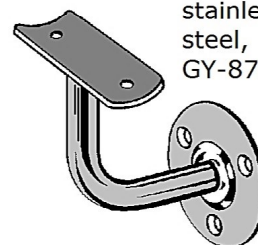

stainless steel, GY-870a

stainless steel, GY-849

stainless steel, from GY-880

stainless steel, GY-873

stainless steel, GY-878a

stainless steel, from GY-895a

stainless steel, GY-870b

stainless steel, GY-872

stainless steel, GY-883

stainless steel, from GY-879a

stainless steel, from GY-890a

LAPCON closet rod lift nickel plated + grey/umber, GF-874a

**PIMEX B.V.**  
Coenecoop 131  
2741 PJ WADDINXVEEN (NL)  
Tel. (31) 182 - 61 11 66  
Email: info@pimex.nl